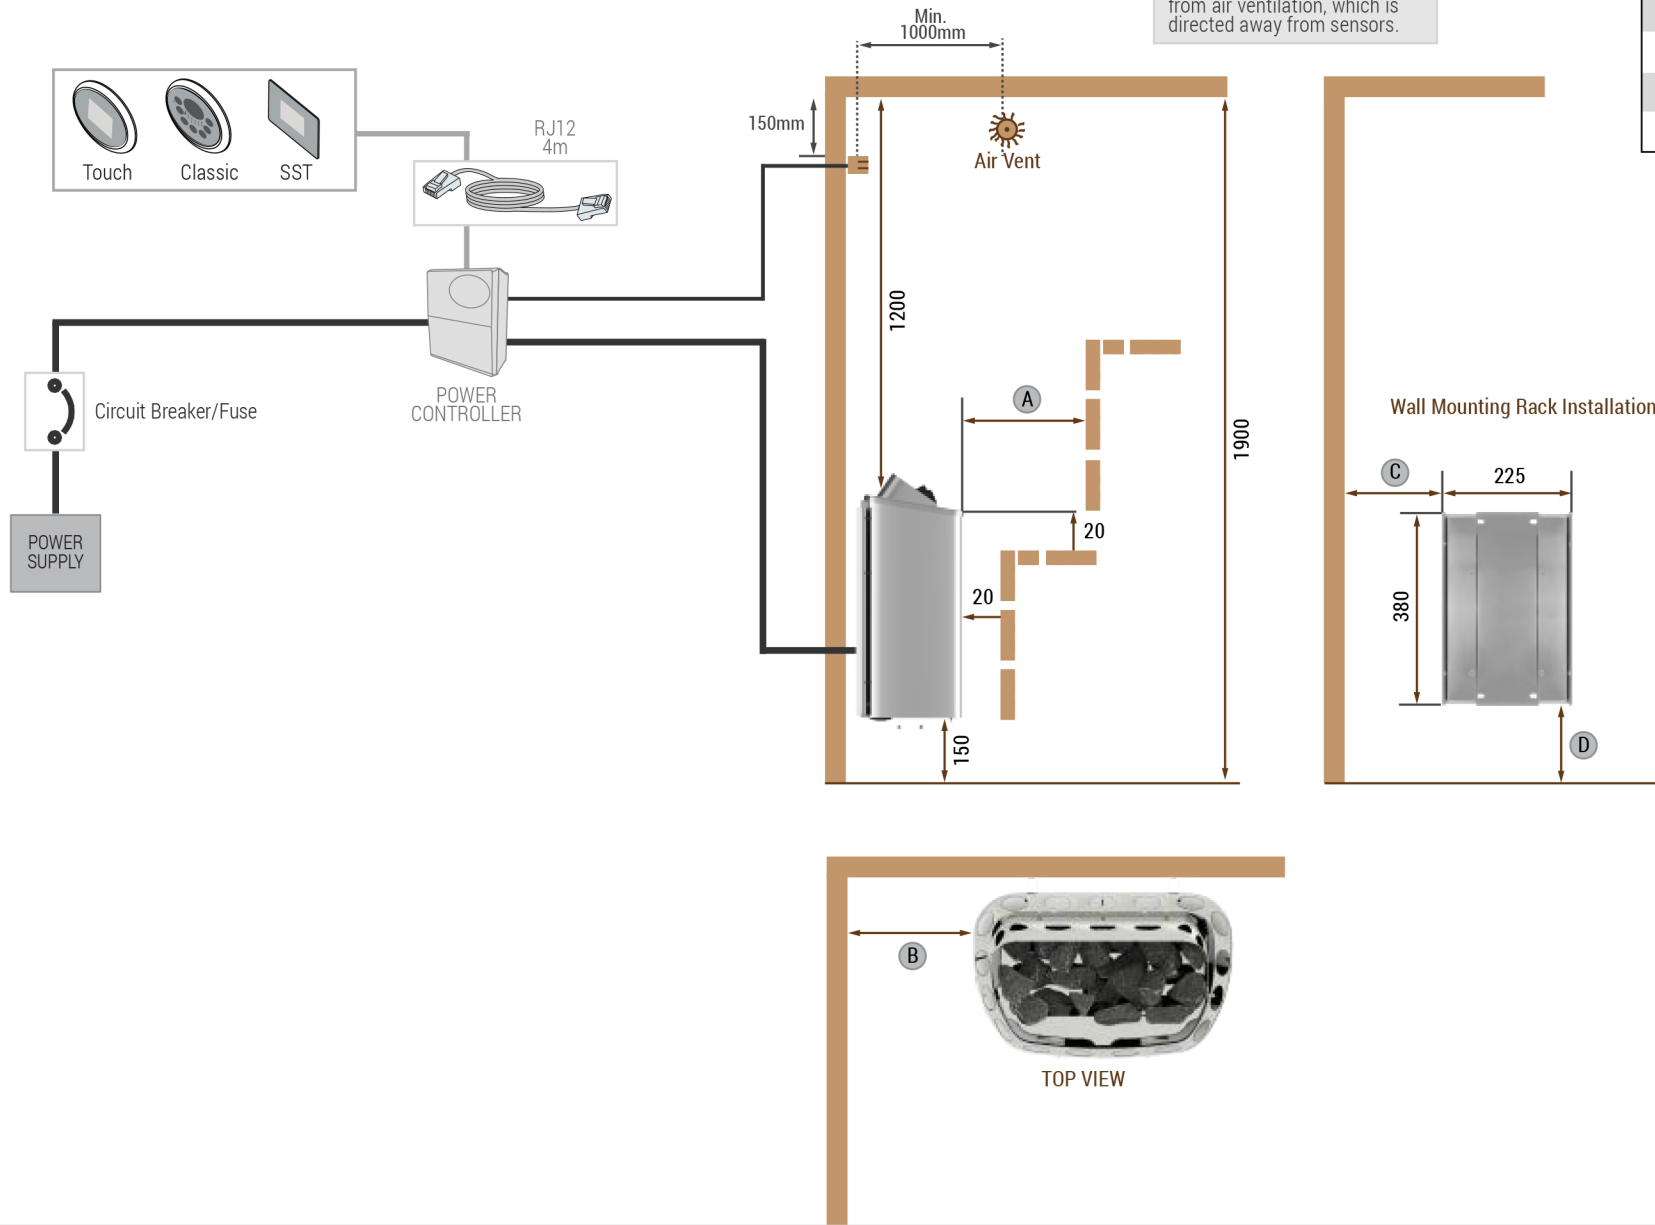

SCANDIA HEATER- Installation Diagram for Separate Control NS (컨트롤러 분리형)

NOTE:
Do not place the sensors too near to air ventilation (not under 1000mm) or not under 500mm from air ventilation, which is directed away from sensors.

Minimum Safety Distances

	A	B	C	D
SCA-45NS	60	50	135	155
SCA-60NS	60	50	135	155
SCA-80NS	60	50	135	235
SCA-90NS	60	50	135	235